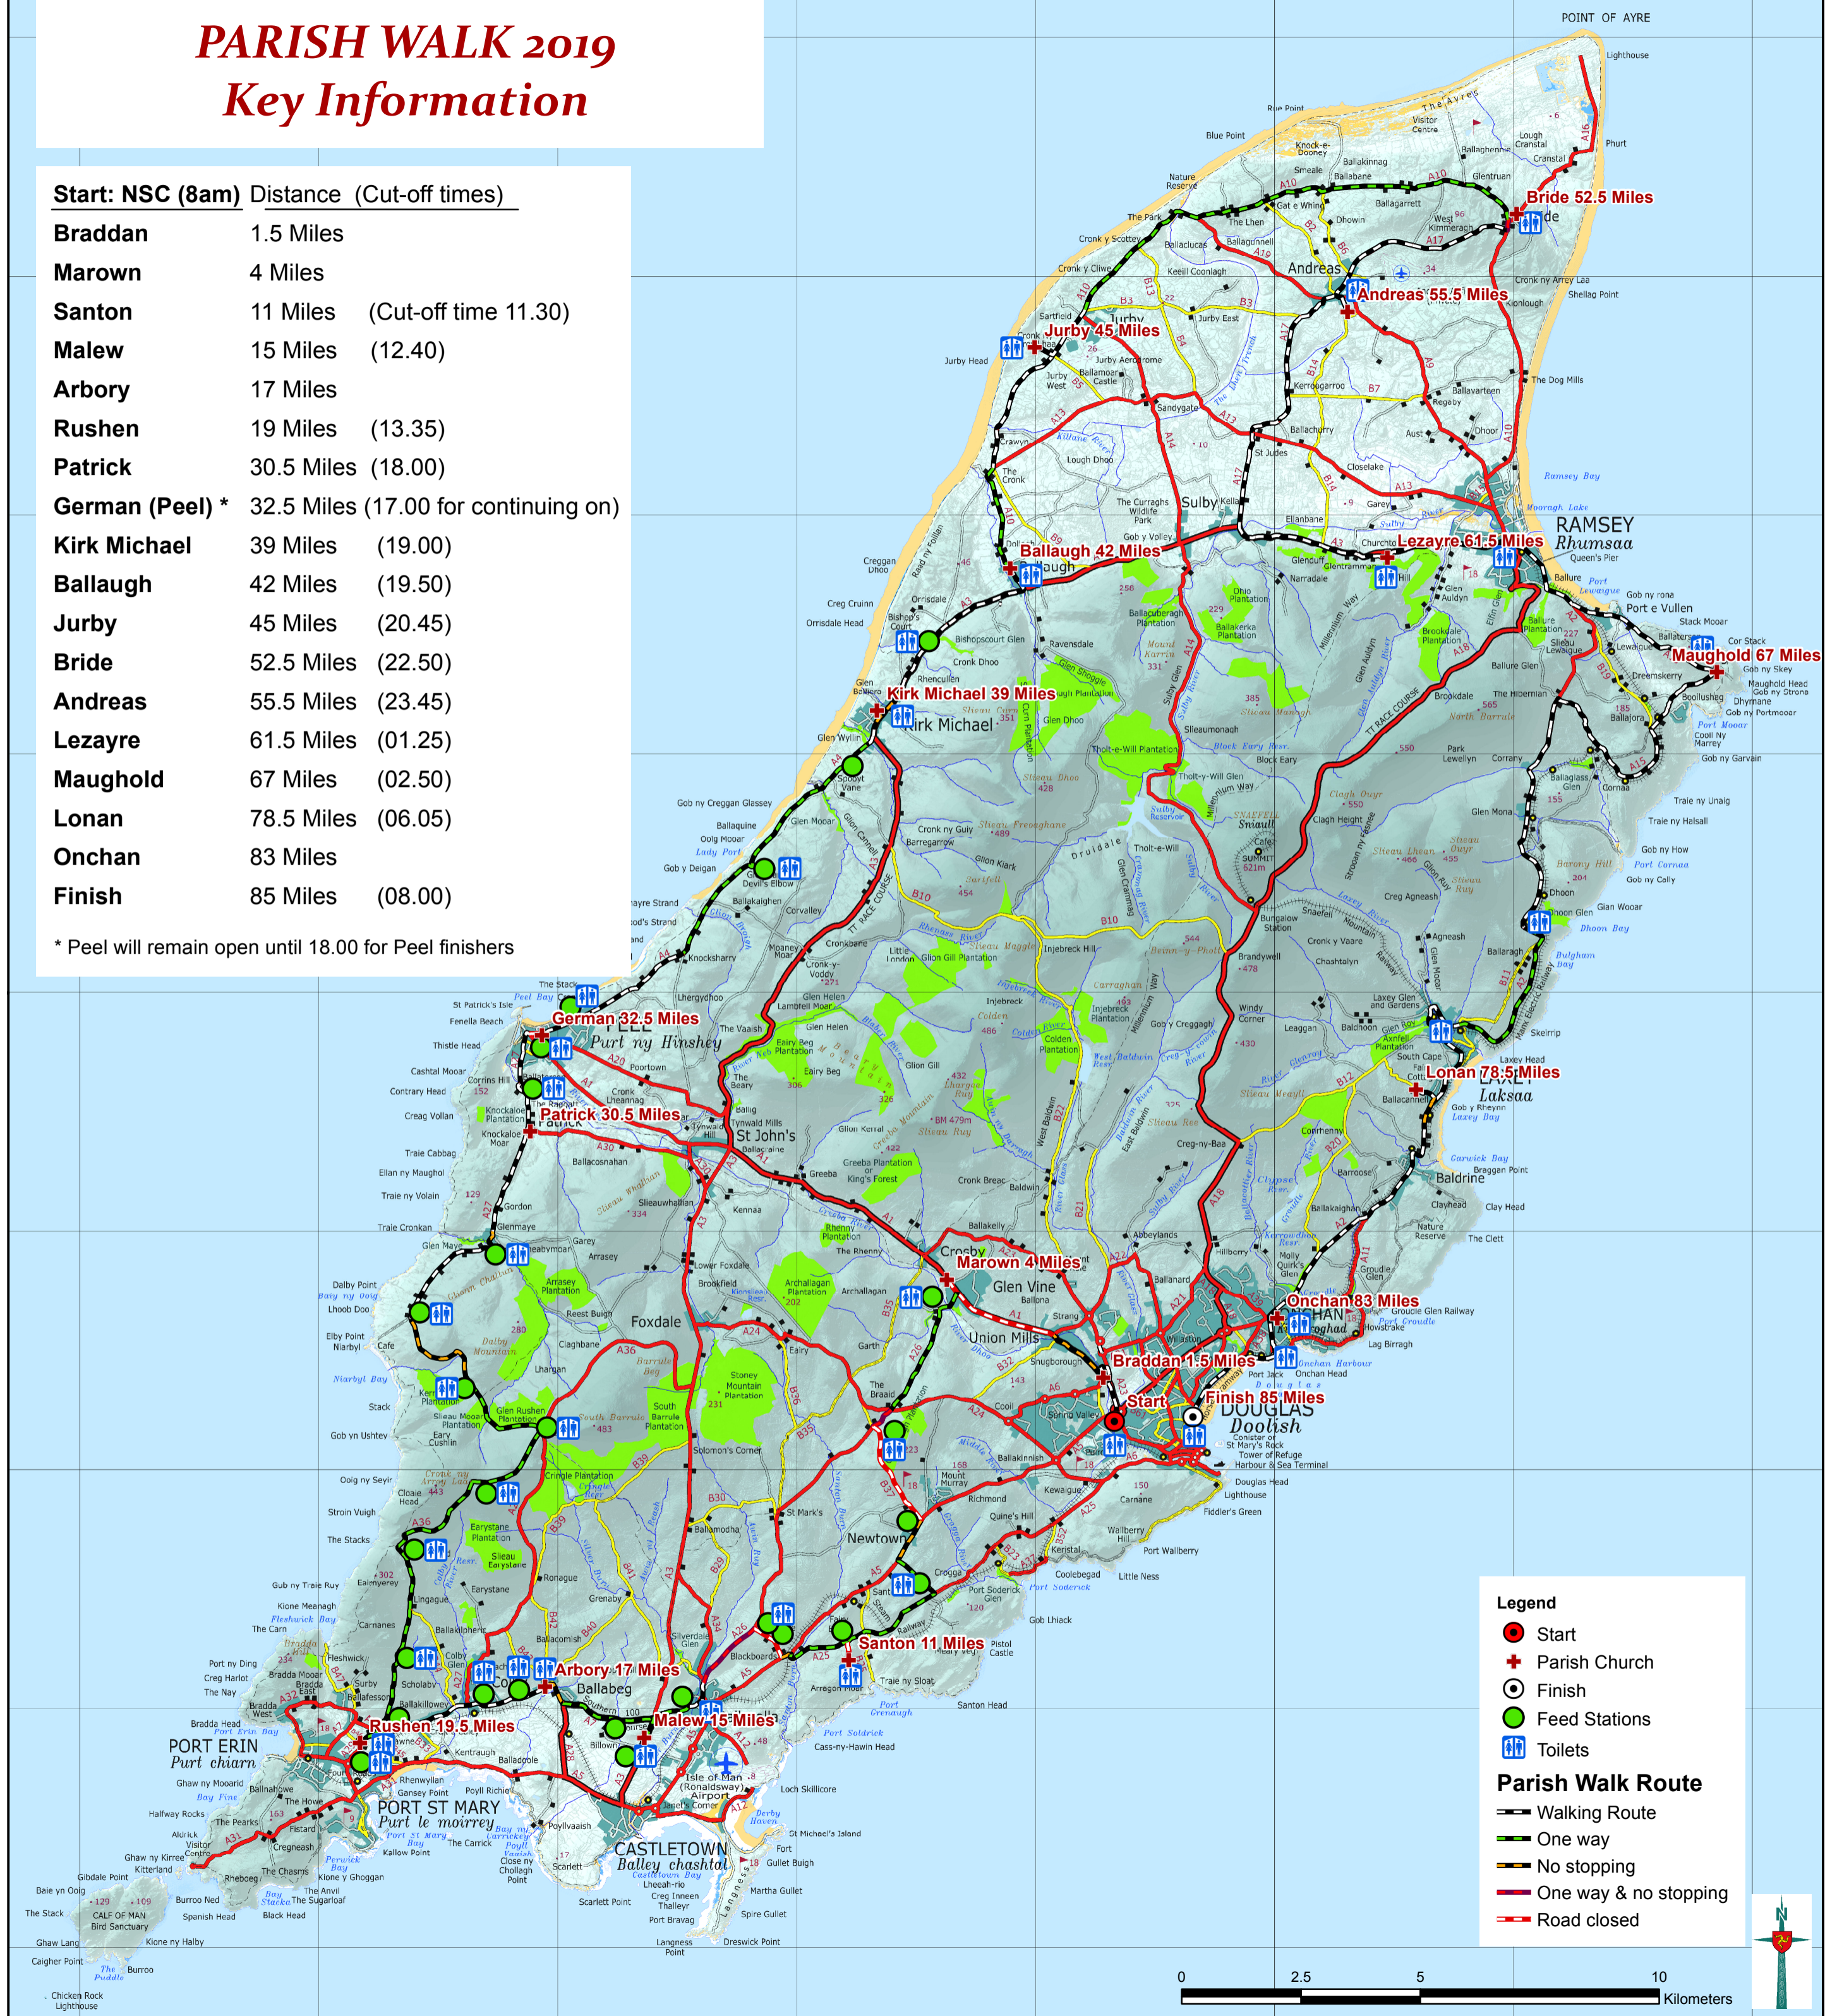

PARISH WALK 2019

Key Information

Start: NSC (8am) Distance (Cut-off times)

Braddan	1.5 Miles	
Marown	4 Miles	
Santon	11 Miles	(Cut-off time 11.30)
Malew	15 Miles	(12.40)
Arbory	17 Miles	
Rushen	19 Miles	(13.35)
Patrick	30.5 Miles	(18.00)
German (Peel) *	32.5 Miles	(17.00 for continuing on)
Kirk Michael	39 Miles	(19.00)
Ballaugh	42 Miles	(19.50)
Jurby	45 Miles	(20.45)
Bride	52.5 Miles	(22.50)
Andreas	55.5 Miles	(23.45)
Lezayre	61.5 Miles	(01.25)
Maughold	67 Miles	(02.50)
Lonan	78.5 Miles	(06.05)
Onchan	83 Miles	
Finish	85 Miles	(08.00)

* Peel will remain open until 18.00 for Peel finishers

0 2.5 5 10 Kilometers